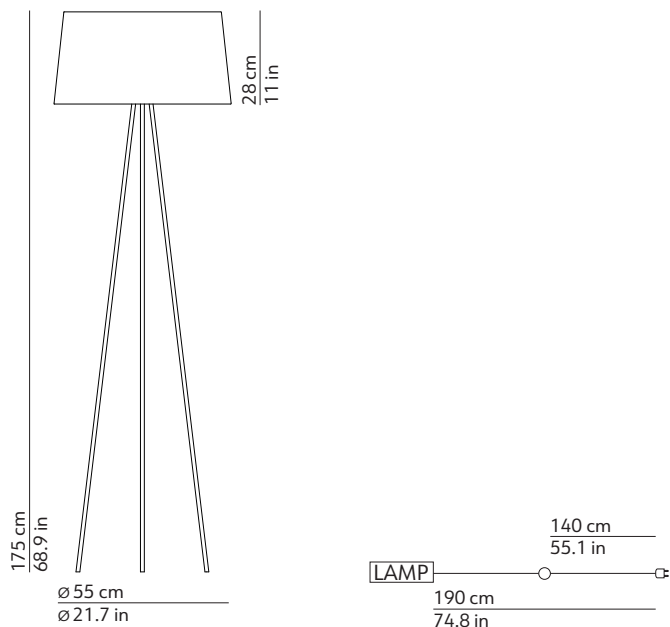

### TECHNICAL DRAWINGS

### CODES

<b>220-240 V</b>	
K947BIEU	White
K947BEEU	Ecrù
K947MOEU	Moka

<b>220-240 V (UK &amp; Irland)</b>	
K947BIGB	White
K947BEGB	Ecrù
K947MOGB	Moka

<b>120 V</b>	
K947BIUS	White
K947BEUS	Ecrù
K947MOUS	Moka

### PRODUCT INFORMATION

Installation	Floor
Net weight	5.60 kg / 12.32 lbs

<b>Structure</b>	
Colour	White RAL9016
Finish	Matte
Material	Varnished metal

<b>Lampshade</b>	
Colour	White
	Moka
	Ecrù
Finish	Matte
Material	Fire resistant fabric shade

### PACKAGING

<b>Box 1</b>	Structure
Dimensions L x W x H	18.5 x 18.5 x 176 cm / 7.3 x 7.3 x 69.3 in
Volume	0.060 m <sup>3</sup> / 2.127 ft <sup>3</sup>
Gross weight	4.5 kg / 9.9 lbs

<b>Box 2</b>	Lampshade
Dimensions L x W x H	60 x 60 x 33 cm / 23.6 x 23.6 x 13 in
Volume	0.119 m <sup>3</sup> / 4.195 ft <sup>3</sup>
Gross weight	3.5 kg / 7.7 lbs