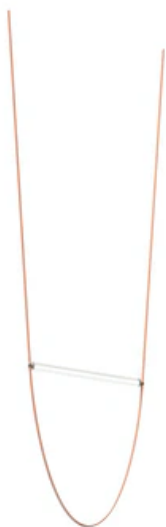

Wireline

by Formafantasma , 2021

Suspension lamp with diffused light. Tubular in transparent extruded glass and internal diffuser in opal PC. Ferrules made with CNC technology in satin stainless steel. Extruded cable in pink and forest green rubber. Injection molded PC rosette in the same finishes as the cable. The electronics integrated in the ceiling rose allows the use of different dimerization systems: push, 1-10, potentiometer, DALI. In the absence of these systems, the luminous flux can be set during installation, with the push system included in the canopy. Useful length of the cable 3mt.

Mounting	Pendant
Environment	Indoor
Weight	7,50 Kg
Light sources available	1 x LED module 45W 2793lm 2700K CRI90 [i] Dimmable
Emergency	Without
Dimmer	Included 1-10 Push/Dali
Voltage	100-277V
Power	45W
Battery	No
Supply included	No

Cord Length	3 m mm
Materials	Glass, Stainless steel, Rubber, Polycarbonate

Colors	<ul style="list-style-type: none"> F9520039 - Forest Green F9520034 - Pink
---------------	--