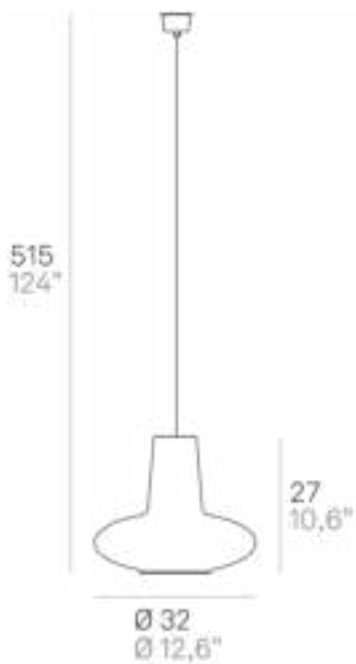

Giulietta _suspension

E27

IP20

LGL31

	Clear	01		Amber	04
	Amethyst	05		Grey	09
	Light blue	20		Silver	21
	Antique gold	22		Bronze	23
	Pink gold	24			

DESIGN IN ITALY BY ZAFFERANO SRL, MADE IN PRC

Zafferano SRL - Viale dell'Industria, 26 31055 Quinto di Treviso
- Italy www.zafferanoitalia.com

Giulietta _suspension

Lighting specifications

source	E27
type	LAMPADINA E27
total power	1x70 HS W
motion sensor	NO

Electrical specifications

voltage	220-240V
frequency	50/60 Hz

ACCESSORIES
