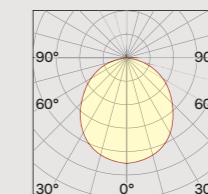

OPTICAL | PHOTOMETRIC

Lighting type: Direct
Light distribution: Symmetric

COLOURS

Catalogue

63 Matt white   62 Matt black

Satin Collection (upon request)

20 Graphite   33 Royal gold   43 Silver   48 Dark bronze   64 Bronze   65 Champagne

Warm Collection (upon request)

14 Antique brass   19 Pelter delabrè   22 Copper delabrè   23 Gold delabrè   String colour: 001 Orange   002 Black   003 Silver