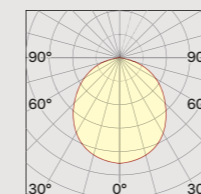

OPTICAL | PHOTOMETRIC

Lighting type: Direct
Light distribution: Symmetric