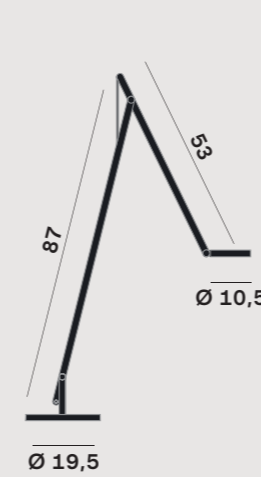

302

String

303

String F1

GENERAL

Floor
Standing
Push button dimmer, Push button dim to warm
IP20
700 lumen max - luminaire flux
Indoor use

LED

MID POWER LED
DTW 2.500K - 4.000K, TW 2.700 K - 4.000K
CRI 90
24V
Macadam step 3
LED Life L70 B50 > 60.000 h
Energy Class: F