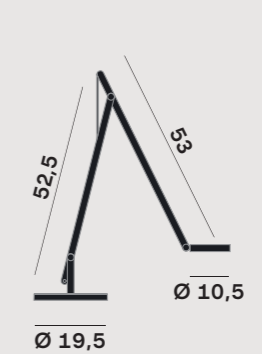

String T1

GENERAL

Table
Standing
Push button dimmer, Push button dim to warm
IP20
700 lumen max - luminaire flux
Indoor use

LED

MID POWER LED
DTW 2.500K - 4.000K, TW 2.700 K - 4.000K
CRI 90
24V
Macadam step 3
LED Life L70 B50 > 60.000 h
Energy Class: F

ELECTRICAL

220-240 V 50 Hz
9W
Class 2
Driver included
Europe plug